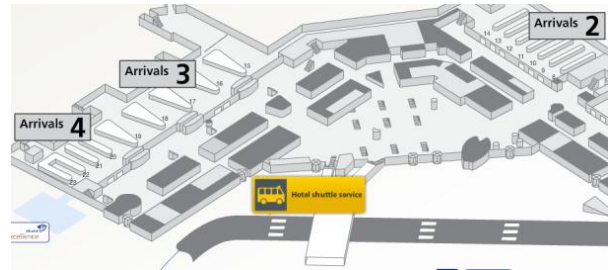

GETTING FROM THE AIRPORT TO THE HOTEL:

Schiphol-Rijk Express

Departure: Amsterdam Airport Schiphol to
Destination: Radisson Blu & Park Inn by Radisson Hotels

Morning Schedule		Day Schedule			Night Schedule			
Runs every 20 Minutes		Runs every 30 Minutes			Runs on Demand			
06:00	08:40	11:30	15:30	19:30	23:30			
06:20	09:00	12:00	16:00	20:00	After 23:30 our shuttle runs on demand. Please call the hotel for your personal pick up			
06:40	09:20	12:30	16:30	20:30				
07:00	09:40	13:00	17:00	21:00				
07:20	10:00	13:30	17:30	21:30				
07:40	10:20	14:00	18:00	22:00				
08:00	10:40	14:30	18:30	22:30				
08:20	11:00	15:00	19:00	23:00				
							06:00	

Airport Shuttle Stop

Our Hotel Shuttle departs from the hotel shuttle rank on 0 level (Arrivals level). The hotel shuttle rank is outside the main terminal building on Schiphol Plaza. When exiting onto the plaza turn to the right, the shuttle rank is underneath the overpass.

GETTING FROM THE HOTEL TO THE AIRPORT:

Hotel Shuttle Stop

The Airport Shuttle departs the Park Inn by Radisson hotel from the shuttle bus stop on the -1 level at the back of the hotel. When exiting the elevators turn left to exit the building. The shuttle stop is right in front of the door.

Schiphol-Rijk Express

Departure: Park Inn by Radisson Hotel
Destination: Schiphol Amsterdam Airport

Morning Schedule		Day Schedule			Night Schedule			
Runs every 20 Minutes		Runs every 30 Minutes			Runs on Demand			
06:03	08:43	11:33	15:33	19:33	23:33			
06:23	09:03	12:03	16:03	20:03	After 23:30 our shuttle runs on demand. Please call the hotel for your personal pick up			
06:43	09:23	12:33	16:33	20:33				
07:03	09:43	13:03	17:03	21:03				
07:23	10:03	13:33	17:33	21:33				
07:43	10:23	14:03	18:03	22:03				
08:03	10:43	14:33	18:33	22:33				
08:23	11:03	15:03	19:03	23:03				
							06:03	